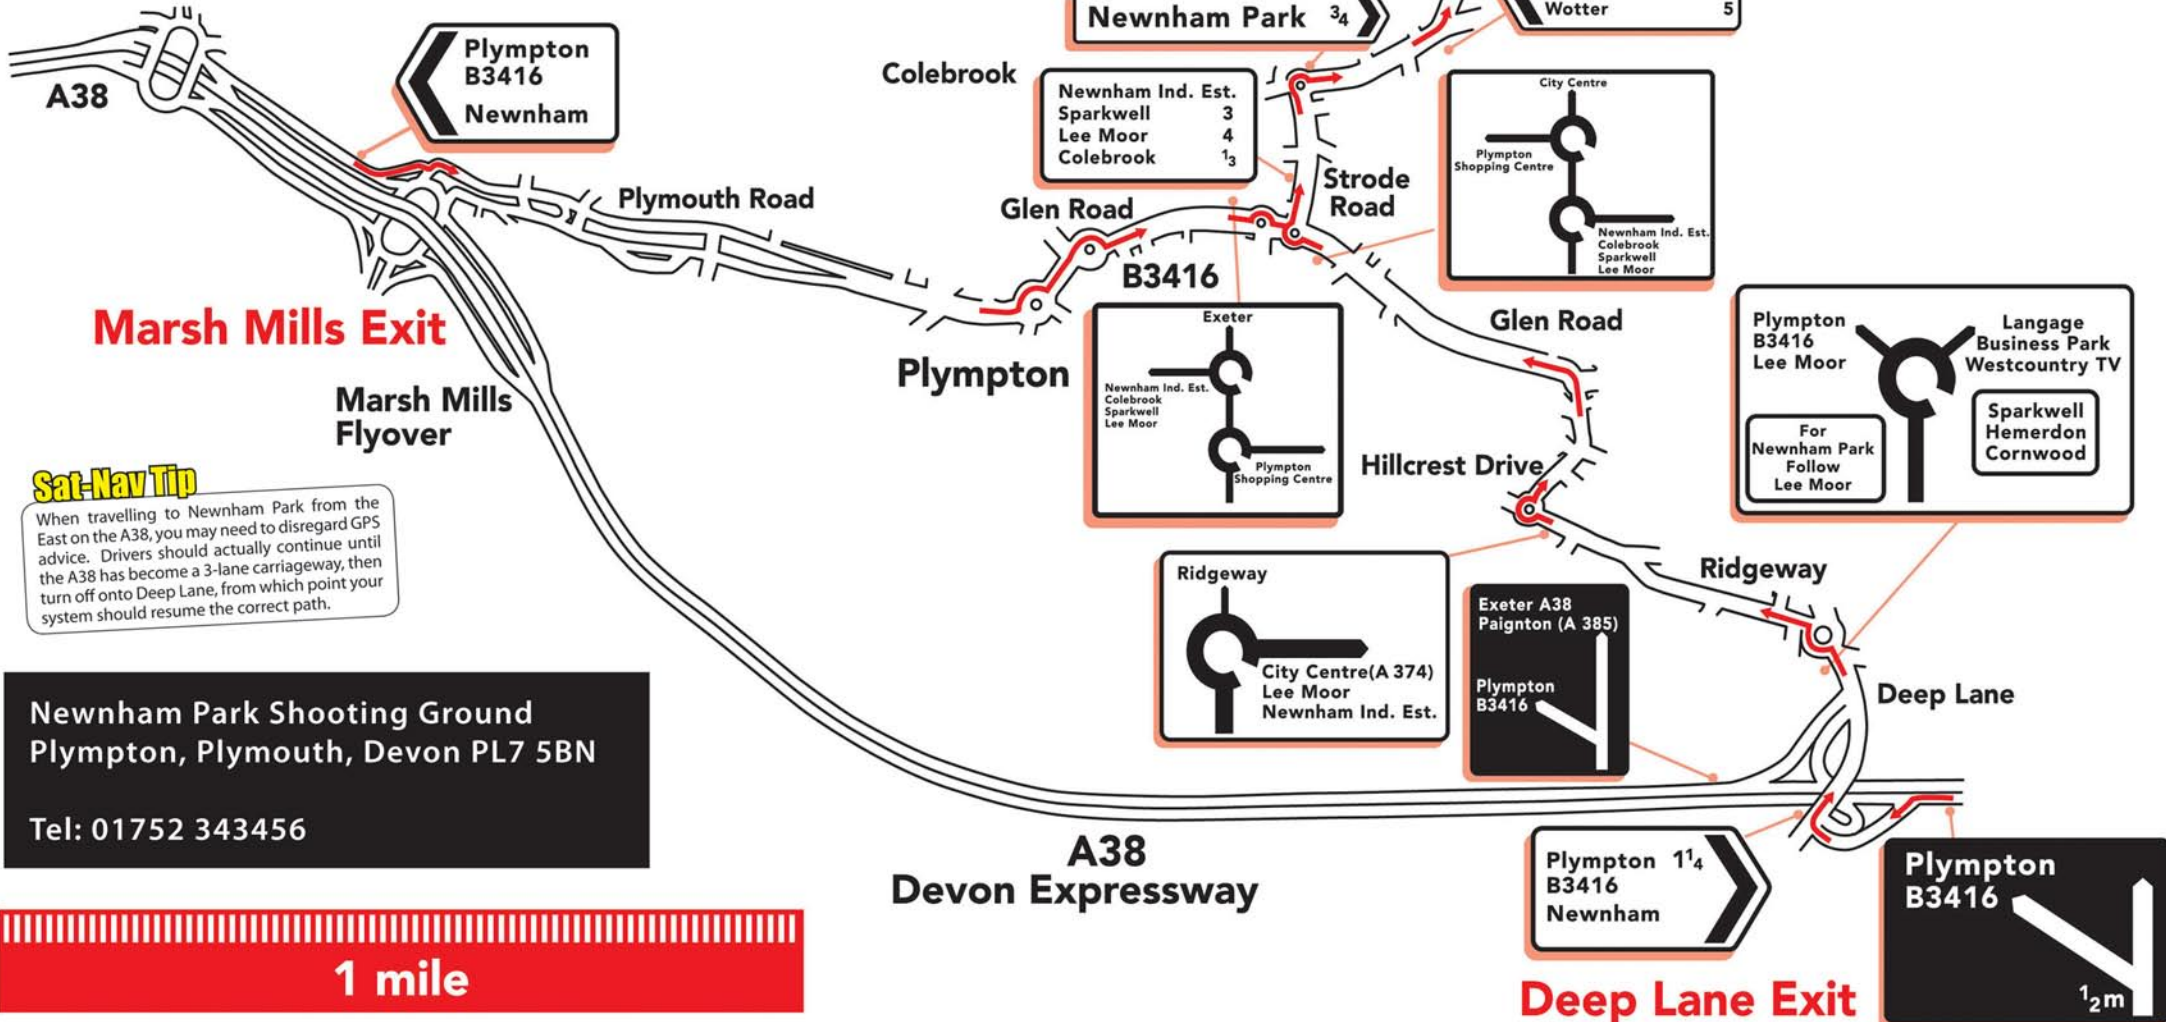

# NEWNHAM PARK SHOOTING GROUND

Newnham House

Shooting Ground

Showfield

**Marsh Mills Exit**

**Marsh Mills Flyover**

**Sat-Nav Tip**

When travelling to Newnham Park from the East on the A38, you may need to disregard GPS advice. Drivers should actually continue until the A38 has become a 3-lane carriageway, then turn off onto Deep Lane, from which point your system should resume the correct path.

**Exeter A38  
Paignton (A 385)**

**Ridgeway**  
City Centre (A 374)  
Lee Moor  
Newnham Ind. Est.

**Exeter**  
Newnham Ind. Est.  
Colebrook  
Sparkwell  
Lee Moor  
Plympton Shopping Centre

**Newnham Ind. Est.  
Sparkwell  
Lee Moor  
Colebrook**

**City Centre**  
Plympton Shopping Centre  
Newnham Ind. Est.  
Colebrook  
Sparkwell  
Lee Moor

**Plympton B3416  
Lee Moor**  
Langage Business Park  
Westcountry TV  
**Sparkwell  
Hemerdon  
Cornwood**  
For Newnham Park  
Follow Lee Moor

**Newnham Park 1/4  
Lee Moor  
Wotter**

**Newnham Park 3/4**

**Plympton B3416  
Newnham**